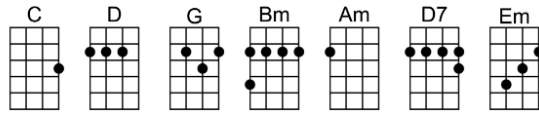

# CENTERFIELD - John Fogerty

4/4 1...2...123 (without intro)

Intro: | C D | G | (X3) | C | Bm | Am | D7 | G | / | / | / |

G C G  
Well, a-beat the drum, and hold the phone, the sun came out to-day

G Em D  
We're born again, there's new grass on the field

G C G  
A-roundin' third, and headed for home, it's a brown-eyed handsome man

C D G  
Any-one can under-stand the way I feel

G C G  
Oh, put me in coach, I'm ready to play to-day

G C Bm  
Put me in coach, I'm ready to play to-day

Am D G  
Look at me, I can be, center-field

G C G  
Well, I spent some time, in the Mudville Nine watchin' it from the bench

G Em D  
You know I took some lumps, when the mighty Case struck out

G C G  
So, say hey, Willie, tell the Cobb, and Joe DiMaggi-o