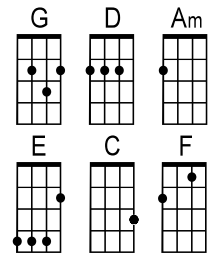

Chords in this song

What a Feeling theme from Flashdance (Irene Cara)

G D Am Em

[G] First, when there's [D] nothing but a [Am] slow glowing [Em] dream
That your [C] fear seems to [G] hide deep [F] inside your [D] mind
All [G] alone I have [D] cried silent [Am] tears full of [Em] pride
In a [C] world made of s[G] teal, made of [F] stone [D]

Well [G] I hear the [D] music, close my [Am] eyes, feel the [Em] rhythm
Wrap [C] around, take a [G] hold of my [F] heart [D]

What a [Em] feeling, [D-C-D] bein's [Em] believin' [D-C-D]

I can't [G] have it [Am] all, now I'm [G] dancin' [C] for my [D] life

Take your [Em] passion, [D-C-D] and make it [Em] happen [D-C-D]

Pictures [G] come [Am] alive, you can [G] dance right [C] through your [D] life

Interlude to verse chords: G D Am Em C G F D

Now [G] I hear the [D] music, close my [Am] eyes, I am [Em] rhythm
In a [C] flash it takes [G] hold of my [F] heart [D]

What a feeling.... (*transition: F / F / D / D / F / F / D / D*)

What a [Em] feeling, [D-C-D] (*I am music now*) bein's [Em] believin' [D-C-D] (*I am rhythm now*)
Pictures [G] come [Am] alive, you can [G] dance right [C] through your [D] life