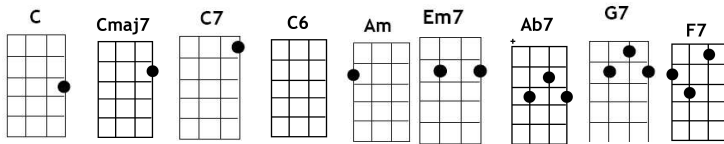

## Simplified version

Richard Whiting and Gus Kahn

**C** **Ab7 G7 C**  
I saw the splendour of the moonlight on Hono lu lu Bay  
**C** **Ab7 G7 C**  
There something tender in the moonlight on Hono lu lu Bay  
**Am** **Em7**  
And all the beaches are full of peaches who bring their 'ukes' along  
**C** **F7 G7**  
And in the glimmer of the moonlight they love to sing this song

### Chorus:

**C Cmaj7 C6 Cmaj7**  
If you like-a Ukulele Lady  
**C Cmaj7 C6 Cmaj7**  
Ukulele Lady like-a you  
**F G7 F G7**  
If you like to linger where it's shady  
**F G7 C**  
Ukulele Lady linger too  
**C Cmaj7 C6 Cmaj7**  
If you kiss a Ukulele Lady  
**C Cmaj7 C6 Cmaj7**  
While you promise ever to be true  
**F G7 F G7**  
And she see another Ukulele  
**F G7 C**  
Lady fool around with you

**F C**  
Maybe she'll sigh, maybe she'll cry  
**D7 G G7**  
Maybe she'll find somebody else bye and bye  
**C Cmaj7 C6 Cmaj7**  
To sing to when it's cool and shady  
**C Cmaj7 C6 Cmaj7**  
Where the tricky Wicki Wacki woo  
**F G7 F G7**  
If you like a Ukulele Lady  
**F G7 C**  
Ukulele Lady like a you

### CHORUS:

C Em Am Em  
If you like-a Ukulele Lady  
C Em Am Em  
Ukulele Lady like-a you  
Dm G7 Dm G7  
If you like to linger where it's shady  
Dm G7 C (G7)  
Ukulele Lady linger too  
C Em Am Em  
If you kiss a Ukulele Lady  
C Em Am Em  
While you promise ever to be true  
Dm G7 Dm G7  
And she see another Ukulele  
Dm G7 C (C7)  
Lady fool a round with you  
  
F C  
Maybe she'll sigh, maybe she'll cry  
D7 G G7  
Maybe she'll find somebody else bye and bye  
C Em Am Em  
To sing to when it's cool and shady  
C Em Am Em  
Where the tricky Wicki Wackies woo  
Dm G7 Dm G7  
If you like a Ukulele Lady  
Dm G7 C  
Ukulele Lady like a you