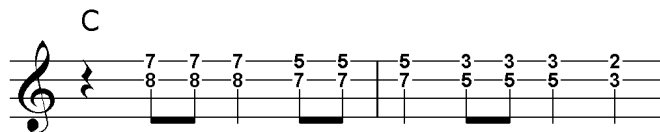

Spanish Harlem

Lieber & Spector

Riff 1

Riff 2

INTRO: Riff 1 twice

C
There is a rose in Spanish Harlem, **Riff 1**

A red rose up in Spanish Harlem. Riff 2

F
It is a special one, it's never seen the sun,

It only comes out when the moon is on the run,

C
And all the stars are gleaming **Riff 1**

G
It's growing in the street, right up through the concrete

C
But soft and sweet and dreaming. **Riff 1 twice**

C
There is a rose in Spanish Harlem, **Riff 1**

A red rose up in Spanish Harlem, Riff 2

F
With eyes as black as coal,

That look down in my soul,

And start a fire there, and then I lose control,

C
I have to beg your pardon. **Riff 1**

G
I'm going to pick that rose and watch her as she grows...

C
In my garden. **Riff 1 twice**

REPEAT VERSE 2

OUTRO ADD:

C
There is a rose in Spanish Harlem **Riff 1**

C
There is a rose in Spanish Harlem **Riff 1**

(Fade)