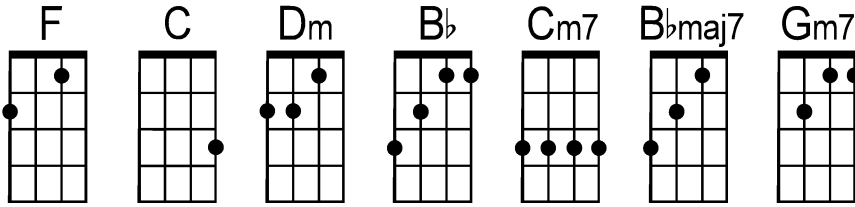

One Fine Day (Key of F)

by Carole King (1963)

* optional 2nd pos.

Intro: F, Dm, Bb, C x 2

F C
One fine day, you'll look at me
Dm Bb
And you will know our love was, meant to be
F Dm, Bb C F, Dm, Bb, C
One fine day, you're gonna want me for your girl.

F C
The arms I long for, will open wide
Dm Bb
And you'll be proud to have me, right by your side
F Dm, Bb C F, Bb, F
One fine day, you're gonna want me for your girl.

Bridge: Cm7 F Cm7 F
Though I know, you're the kind of boy
Bb Bbmaj7 Gm7, Bb
Who only wants to run a-round
Dm G Dm G
I'll keep waiting, and, someday darling
C Bb Gm7 Bb *C²
You'll come to me when you want to settle dow-own

F C
One fine day, we'll meet one more
Dm Bb
And then you'll want the love you threw away before
F Dm, Bb C F, Bb, F
One fine day, you're gonna want me for your girl

Bridge

F C
One fine day, we'll meet one more
Dm Bb
And then you'll want the love you threw away before
F Dm, Bb C F, Dm, Bb, C
One fine day, you're gonna want me for your girl
F Dm, Bb C F, Bb, F/
One fine day, you're gonna want me for your girl