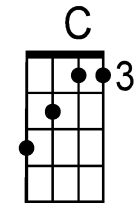

One Fine Day (Key of F)

by Carole King (1963)

* optional 2nd pos.

Intro: F, Dm, Bb, C x 2

F C
One fine day, you'll look at me
Dm Bb
And you will know our love was, meant to be
F Dm, Bb C F, Dm, Bb, C
One fine day, you're gonna want me for your girl.

F C
The arms I long for, will open wide
Dm Bb
And you'll be proud to have me, right by your side
F Dm, Bb C F, Bb, F
One fine day, you're gonna want me for your girl.

Bridge: Cm7 F Cm7 F
Though I know, you're the kind of boy
Bb Bbmaj7 Gm7, Bb
Who only wants to run a-round
Dm G Dm G
I'll keep waiting, and, someday darling
C Bb Gm7 Bb *C²
You'll come to me when you want to settle dow-own

F C
One fine day, we'll meet one more
Dm Bb
And then you'll want the love you threw away before
F Dm, Bb C F, Bb, F
One fine day, you're gonna want me for your girl

Bridge

F C
One fine day, we'll meet one more
Dm Bb
And then you'll want the love you threw away before
F Dm, Bb C F, Dm, Bb, C
One fine day, you're gonna want me for your girl
F Dm, Bb C F, Bb, F/
One fine day, you're gonna want me for your girl