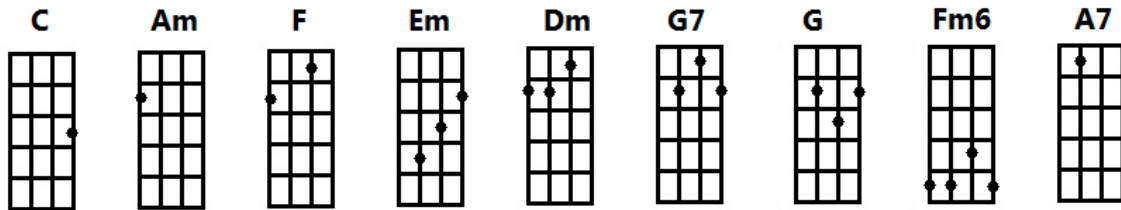

Always and Forever

Heatwave

Verse 1

C (G) **Am** (G)
Always and forever, each moment with you
F **Em** **Dm** **G7**
Is just like a dream to me that somehow came true
C (G) **Am** (G)
And I know tomorrow will still be the same
F **Em** **Dm** **G7**
'Cause we've got a life of love that won't ever change and