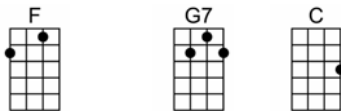

# ALL MY LOVING

4/4 1234 12

Close your eyes and I'll kiss you, to-morrow I'll miss you

Re-member I'll always be true

And then while I'm a-way I'll write home every day

And I'll send all my loving to you

I'll pre-tend that I'm kissing the lips I am missing

And hope that my dreams will come true

And then while I'm a-way I'll write home every day

And I'll send all my loving to you

All my loving I will send to you

All my loving, darling, I'll be true.

F G7 C  
And I'll send all my loving to you

Am AmM7 C  
All my loving I will send to you

Am AmM7 C  
All my loving, darling, I'll be true.