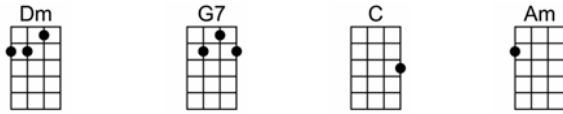

# ALL MY LOVING

4/4 1234 12

Close your eyes and I'll kiss you, to-morrow I'll miss you

Re-member I'll always be true

And then while I'm a-way I'll write home every day

And I'll send all my loving to you

I'll pre-tend that I'm kissing the lips I am missing

F G7 C  
And I'll send all my loving to you

Dm G7 C Am  
I'll pre-tend that I'm kissing the lips I am missing

F Dm Bb G7  
And hope that my dreams will come true

Dm G7 C Am  
And then while I'm a-way I'll write home every day

F G7 C  
And I'll send all my loving to you

Am AmM7 C  
All my loving I will send to you

Am AmM7 C  
All my loving, darling, I'll be true.