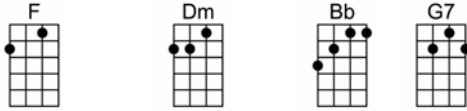

# ALL MY LOVING

4/4 1234 12

Close your eyes and I'll kiss you, to-morrow I'll miss you

Re-member I'll always be true

And then while I'm a-way I'll write home every day

And I'll send all my loving to you

I'll pre-tend that I'm kissing the lips I am missing

And hope that my dreams will come true

And then while I'm a-way I'll write home every day

And I'll send all my loving to you

All my loving I will send to you

All my loving, darling, I'll be true.

F G7 C  
And I'll send all my loving to you

Dm G7 C Am  
I'll pre-tend that I'm kissing the lips I am missing

F Dm Bb G7  
And hope that my dreams will come true

Dm G7 C Am  
And then while I'm a-way I'll write home every day

F G7 C  
And I'll send all my loving to you

Am AmM7 C  
All my loving I will send to you

Am AmM7 C  
All my loving, darling, I'll be true.