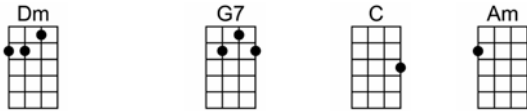

# ALL MY LOVING

4/4 1234 12

Close your eyes and I'll kiss you, to-morrow I'll miss you

Re-member I'll always be true

And then while I'm a-way I'll write home every day

And I'll send all my loving to you

I'll pre-tend that I'm kissing the lips I am missing

And hope that my dreams will come true

And then while I'm a-way I'll write home every day

And I'll send all my loving to you

All my loving I will send to you

All my loving, darling, I'll be true.

F G7 C  
And I'll send all my loving to you

Am AmM7 C  
All my loving I will send to you

Am AmM7 C  
All my loving, darling, I'll be true.