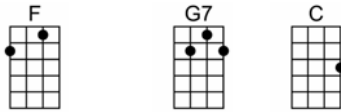

# ALL MY LOVING

4/4 1234 12

Close your eyes and I'll kiss you, to-morrow I'll miss you

Re-member I'll always be true

And then while I'm a-way I'll write home every day

And I'll send all my loving to you

I'll pre-tend that I'm kissing the lips I am missing

And hope that my dreams will come true

And then while I'm a-way I'll write home every day

And I'll send all my loving to you

All my loving I will send to you

All my loving, darling, I'll be true.

F G7 C  
And I'll send all my loving to you

Am AmM7 C  
All my loving I will send to you

Am AmM7 C  
All my loving, darling, I'll be true.