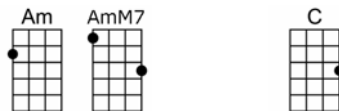

# ALL MY LOVING

4/4 1234 12

Close your eyes and I'll kiss you, to-morrow I'll miss you

Re-member I'll always be true

And then while I'm a-way I'll write home every day

And I'll send all my loving to you

I'll pre-tend that I'm kissing the lips I am missing

And hope that my dreams will come true

And then while I'm a-way I'll write home every day

And I'll send all my loving to you

All my loving I will send to you

All my loving, darling, I'll be true.

F G7 C  
And I'll send all my loving to you

Dm G7 C Am  
I'll pre-tend that I'm kissing the lips I am missing

F Dm Bb G7  
And hope that my dreams will come true

Dm G7 C Am  
And then while I'm a-way I'll write home every day

F G7 C  
And I'll send all my loving to you

Am AmM7 C  
All my loving I will send to you

Am AmM7 C  
All my loving, darling, I'll be true.