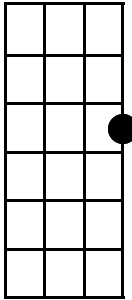

# Chord Progressions

# ROY SAKUMA UKULELE STUDIOS

Key:

C

Am

F

G7

Em

Dm7