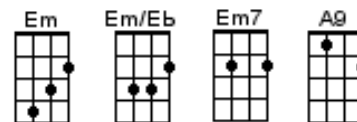

BLUE SKIES

Irving Berlin

Intro:

G D7 G
 I was blue, just as blue as I could be
 G D7 G
 Every day was a cloudy day for me
 Bm F# Bm
 Then good luck came a-knocking at my door
 G D7 G B7
 Skies were grey but they're not grey anymore

Em Em/Eb Em7 A9
 Blue skies smiling at me
 G D7 G B7
 Nothing but blue skies do I see
 Em Em/Eb Em7 A9
 Blue birds singing a song
 G D7 G
 Nothing but blue birds all day long

G Cm G
 Never saw the sun shining so bright
 Cm G Cm G
 Never saw things going so right
 G Cm G
 Noticing the days hurrying by
 Cm G D7 G B7
 When you're in love, my how they fly

Em Em/Eb Em7 A9
 Blue days all of them gone
 G D7 G
 Nothing but blue skies from now on

Repeat body of song (back to "Blue skies")