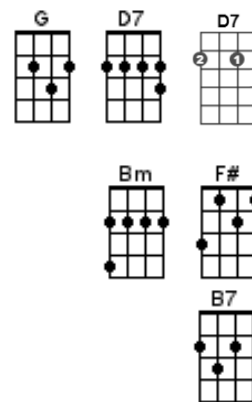

BLUE SKIES

Irving Berlin

Intro:

G D7 G
 I was blue, just as blue as I could be
 G D7 G
 Every day was a cloudy day for me
 Bm F# Bm
 Then good luck came a-knocking at my door
 G D7 G B7
 Skies were grey but they're not grey anymore

Em Em/Eb Em7 A9
 Blue skies smiling at me
 G D7 G B7
 Nothing but blue skies do I see
 Em Em/Eb Em7 A9
 Blue birds singing a song
 G D7 G
 Nothing but blue birds all day long

G Cm G
 Never saw the sun shining so bright
 Cm G Cm G
 Never saw things going so right
 G Cm G
 Noticing the days hurrying by
 Cm G D7 G B7
 When you're in love, my how they fly

Em Em/Eb Em7 A9
 Blue days all of them gone
 G D7 G
 Nothing but blue skies from now on

Repeat body of song (back to "Blue skies")