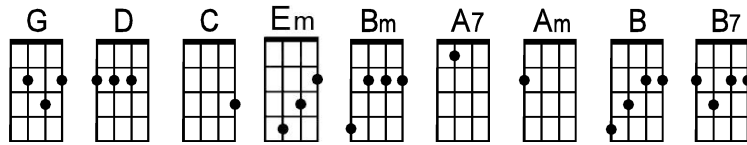

Lazy River Road

Robert Hunter & Jerry Garcia

Intro: G D G C \ G \ A7 \ C \ G

G D G C G
 --- Way down a-long Syca-more Slough,-- a white man si-ings the blues -----

G D G C D
 --- Selling ros-es of pa-per ma-che,--with flecks of star-r-light dew -----

Em D C Bm
 ---- I swiped a bunch - and threw it your way ---where ha-zy mo-on-light glowed -----

C G A7 C G
 --- Way down,---- down a-long Lazy River Road -----

G D G C G
 --- Way down a-long Shadow-fall Ward ----- end of the av--e-nue -----

G D G C D
 --- Run hide seek in your own back-yard ----- Mama's back-yard --- won't do -----

Em D C Bm
 ---- All night long I sang love's sweet song ---- down where the wa-ter flowed -----

C G A7 C G
 --- Way down,---- down a-long Lazy River Road -----

Em D C Bm
 ---- Night time double clutches in-to the day like a truck down-shift-ing its load -----

C G A7 C G
 --- Way down,---- down a-long Lazy River Road -----

Instrumental: 1 verse, then **Repeat Bridge**