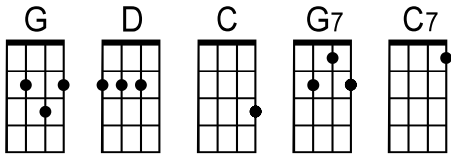

Dark Hollow

By Bill Browning

Strum: D-DU-UDU

G D G
I'd rather be in some dark hollow
G C G
Where the sun don't ever shine
G G7 C
Than to be in some big city
G D G
In a small room with a girl on my mind

Chorus: G D G
So blow your whistle freight train
G C G
Take me far on down the track
G G7// C C7
I'm goin' away, I'm leavin' today
G D G
I'm goin', but I ain't comin' back

G D G
I'd rather be in some dark hollow
G C G
Where the sun don't ever shine
G G7 C
Than to see you an-other man's darlin'
G D G
And to know that you'll never be mine

Chorus:

G D G
I'd rather be in some dark hollow
G C G
Where the sun don't ever shine
G G7 C
Than to be home a-lone, knowin' that you're gone
G D G
Would cause me to lose my mind

Chorus:

(Then repeat last 2 lines of Chorus at end)

G G7// C C7
I'm goin' away, I'm leavin' today
G D G D/ G/
I'm goin', but I ain't comin' back