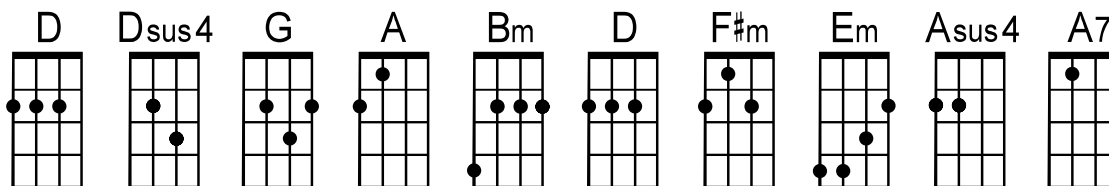

Annie's Song

by John Denver

Intro: D, D_{sus4}, D, D_{sus4}

D D_{sus4} G A Bm G D F#m, Bm
 You fill up my sen-ses... like a night in the for-est
 A G F#m, Em G A Asus4, A
 Like the mountains in spring-time... like a walk in the rain
 Asus4 G A, Bm G D F#m, Bm
 Like a storm in the des-ert... like a sleepy blue o-cean.
 A G F#m, Em A7 D D_{sus4}, D
 You fill up my sen-ses... Come fill me a-gain.

D_{sus4} G A, Bm G D F#m, Bm
 Come let me love you... Let me give my life to you.
 A G F#m, Em G A Asus4, A
 Let me drown in your laugh-ter... Let me die in your arms.
 Asus4 G A, Bm G D F#m, Bm
 Let me lay down be-side you... Let me al-ways be with you.
 A G F#m, Em A7 D D_{sus4}, D
 Come let me love you... Come love me a-gain.

Instrumental: D_{sus4} G A, Bm G D F#m, Bm
 A G F#m, Em G A Asus4, A
 Asus4 G A, Bm

G D F#m, Bm
 Let me give my life to you...
 A G F#m, Em A7 D D_{sus4}, D
 Come let me love you... Come love me again.

D D_{sus4} G A Bm G D F#m, Bm
 You fill up my sen-ses... like a night in the forest
 A G F#m, Em G A Asus4, A
 Like the mountains in spring-time... like a walk in the rain
 Asus4 G A, Bm G D F#m, Bm
 Like a storm in the de-ert... (slow) like a sleepy blue o-cean.
 A G F#m, Em A7 D D_{sus4}, D, D_{sus4}, D
 You fill up my sen-ses... Come fill me a-gain.