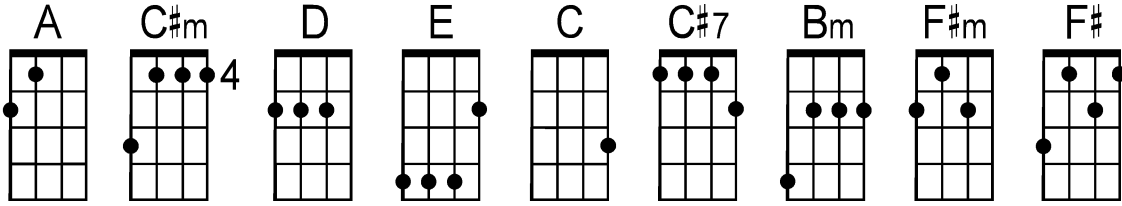

A Summer Song (original Key of A)

by Chad Stuart and Clive Metcalfe (1964)

Intro: finger pick (4-3-2-1 or chord-3-2-1) A C#m D E A C#m D E

A C#m, D, E A C#m, D,
Trees... swaying in the summer breeze...
E A C#m, D E A
Showing off their silver leaves... as we walk by
C#m, D E A C#m, D
Soft.....kisses on a summer's day...
E A C#m, D E A, C#m, D, E
Laughing all our cares a-way.....just you and I.
A C#m, D E A C#m, D
Sweet... sleepy warmth of summer nights...
E A C#m, D, E A, C, D, A
Gazing at the distant lights... in the starry sky.

Bridge: D E A F#m
They say that all good things must end...some day.
D E F#m
Autumn leaves must fall.
A C#7
But don't you know that it hurts me so
F#m C#m, Bm, F#m
To say good-bye to you-u-u.
E F#m E
Wish you didn't have to go.....no, no, no no.

A, C#m, D E A C#m, D
And when the rain.....beats against my window pane..
E A C#m, D E A, C#m, D, E, A, C, D, A
I'll think of summer days a-gain.....and dream of you.

Bridge

A, C#m, D E A C#m, D
And when the rain.....beats against my window pane..
E A C#m, D E A, C#m, D
I'll think of summer days a-gain.....and dream of you.
E A C#m, D, E, F#
And dream of you