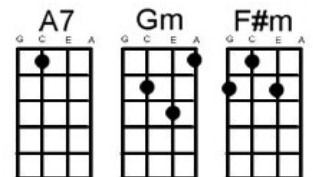

Till There Was You Beatles

Hear this song at: <http://www.youtube.com/watch?v=Mr5gCdUXJQY> (play along with capo at 3rd fret)

From: Richard G's Ukulele Songbook www.scorpexuke.com

[D] [Cdim] [Em] [A7] [D] [Cdim] [Em] [A7]

There were [D] bells on a [Cdim] hill

But I [Em] never heard them [Gm] ringing

No I [D] never [F#m] heard them [Fm] at [Em] all

[A7] Till there was [D] you [Em] [A7]

There were [D] birds in the [Cdim] sky

But I [Em] never saw them [Gm] winging

No I [D] never [F#m] saw them [Fm] at [Em] all

[A7] Till there was [D] you [D7]

Then there was [G] music [Gm] and wonderful [D] roses

They [B7] tell me in [Em] sweet fragrant [E7] meadows

No I [D] never [F#m] heard it [Fm] at [Em] all

[A7] Till there was [D] you

The F#m Fm Em run can be played by sliding an Em formation down the fretboard from G0C6E5A4 to G0C5E4A3 and then Em

[A] Ti [Am+7] [A] ll there was [D] you [Bb] [D] [Dmaj7]