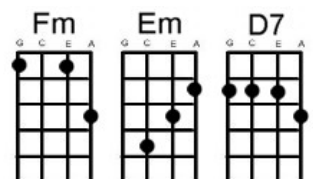

There was [D] love all a [Cdim] round

But I [Em] never heard it [Gm] singing

No I [D] never [F#m] heard it [Fm] at [Em] all

[A7] Till there was [D] you [Em] [A7]