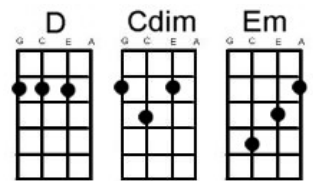

Till There Was You Beatles

Hear this song at: <http://www.youtube.com/watch?v=Mr5gCdUXJQY> (play along with capo at 3rd fret)

From: Richard G's Ukulele Songbook www.scorpexuke.com

[D] [Cdim] [Em] [A7] [D] [Cdim] [Em] [A7]

There were [D] bells on a [Cdim] hill

But I [Em] never heard them [Gm] ringing

No I [D] never [F#m] heard them [Fm] at [Em] all

[A7] Till there was [D] you [Em] [A7]

There were [D] birds in the [Cdim] sky

But I [Em] never saw them [Gm] winging

No I [D] never [F#m] saw them [Fm] at [Em] all

[A7] Till there was [D] you [D7]

Then there was [G] music [Gm] and wonderful [D] roses

They [B7] tell me in [Em] sweet fragrant [E7] meadows

No I [D] never [F#m] heard it [Fm] at [Em] all

[A7] Till there was [D] you

The F#m Fm Em run can be played by sliding an Em formation down the fretboard from G0C6E5A4 to G0C5E4A3 and then Em

[A] Ti [Am+7] [A] ll there was [D] you [Bb] [D] [Dmaj7]