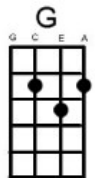

Till There Was You Beatles

Hear this song at: <http://www.youtube.com/watch?v=Mr5gCdUXJQY> (play along with capo at 3rd fret)

From: Richard G's Ukulele Songbook www.scorpexuke.com

[D] [Cdim] [Em] [A7] [D] [Cdim] [Em] [A7]

There were [D] bells on a [Cdim] hill

But I [Em] never heard them [Gm] ringing

No I [D] never [F#m] heard them [Fm] at [Em] all

[A7] Till there was [D] you [Em] [A7]

There were [D] birds in the [Cdim] sky

But I [Em] never saw them [Gm] winging

No I [D] never [F#m] saw them [Fm] at [Em] all

[A7] Till there was [D] you [D7]

Then there was [G] music [Gm] and wonderful [D] roses

They [B7] tell me in [Em] sweet fragrant [E7] meadows

No I [D] never [F#m] heard it [Fm] at [Em] all

[A7] Till there was [D] you

The F#m Fm Em run can be played by sliding an Em formation down the fretboard from G0C6E5A4 to G0C5E4A3 and then Em

[A] Ti [Am+7] [A] ll there was [D] you [Bb] [D] [Dmaj7]