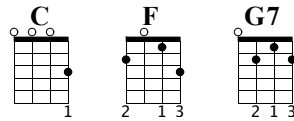

Little Boxes

Malvina Reynolds

Interpretation Arranged for Ukulele by Uke2ch

♩ = 100

1

C F

Lit- tle Box- es, on the hill- side. Lit- tle Box- es made of

5

C G7 C

tick- y tack- y. Lit- tle Box- es, on the hii- side, Lit- tle Box- es all the

9

G7 C F

same. There's a green one and a pink one and a blue one and a

13

C G7 C G7

yel- low one and they're all made out of tick- y tack- y and they all look just the